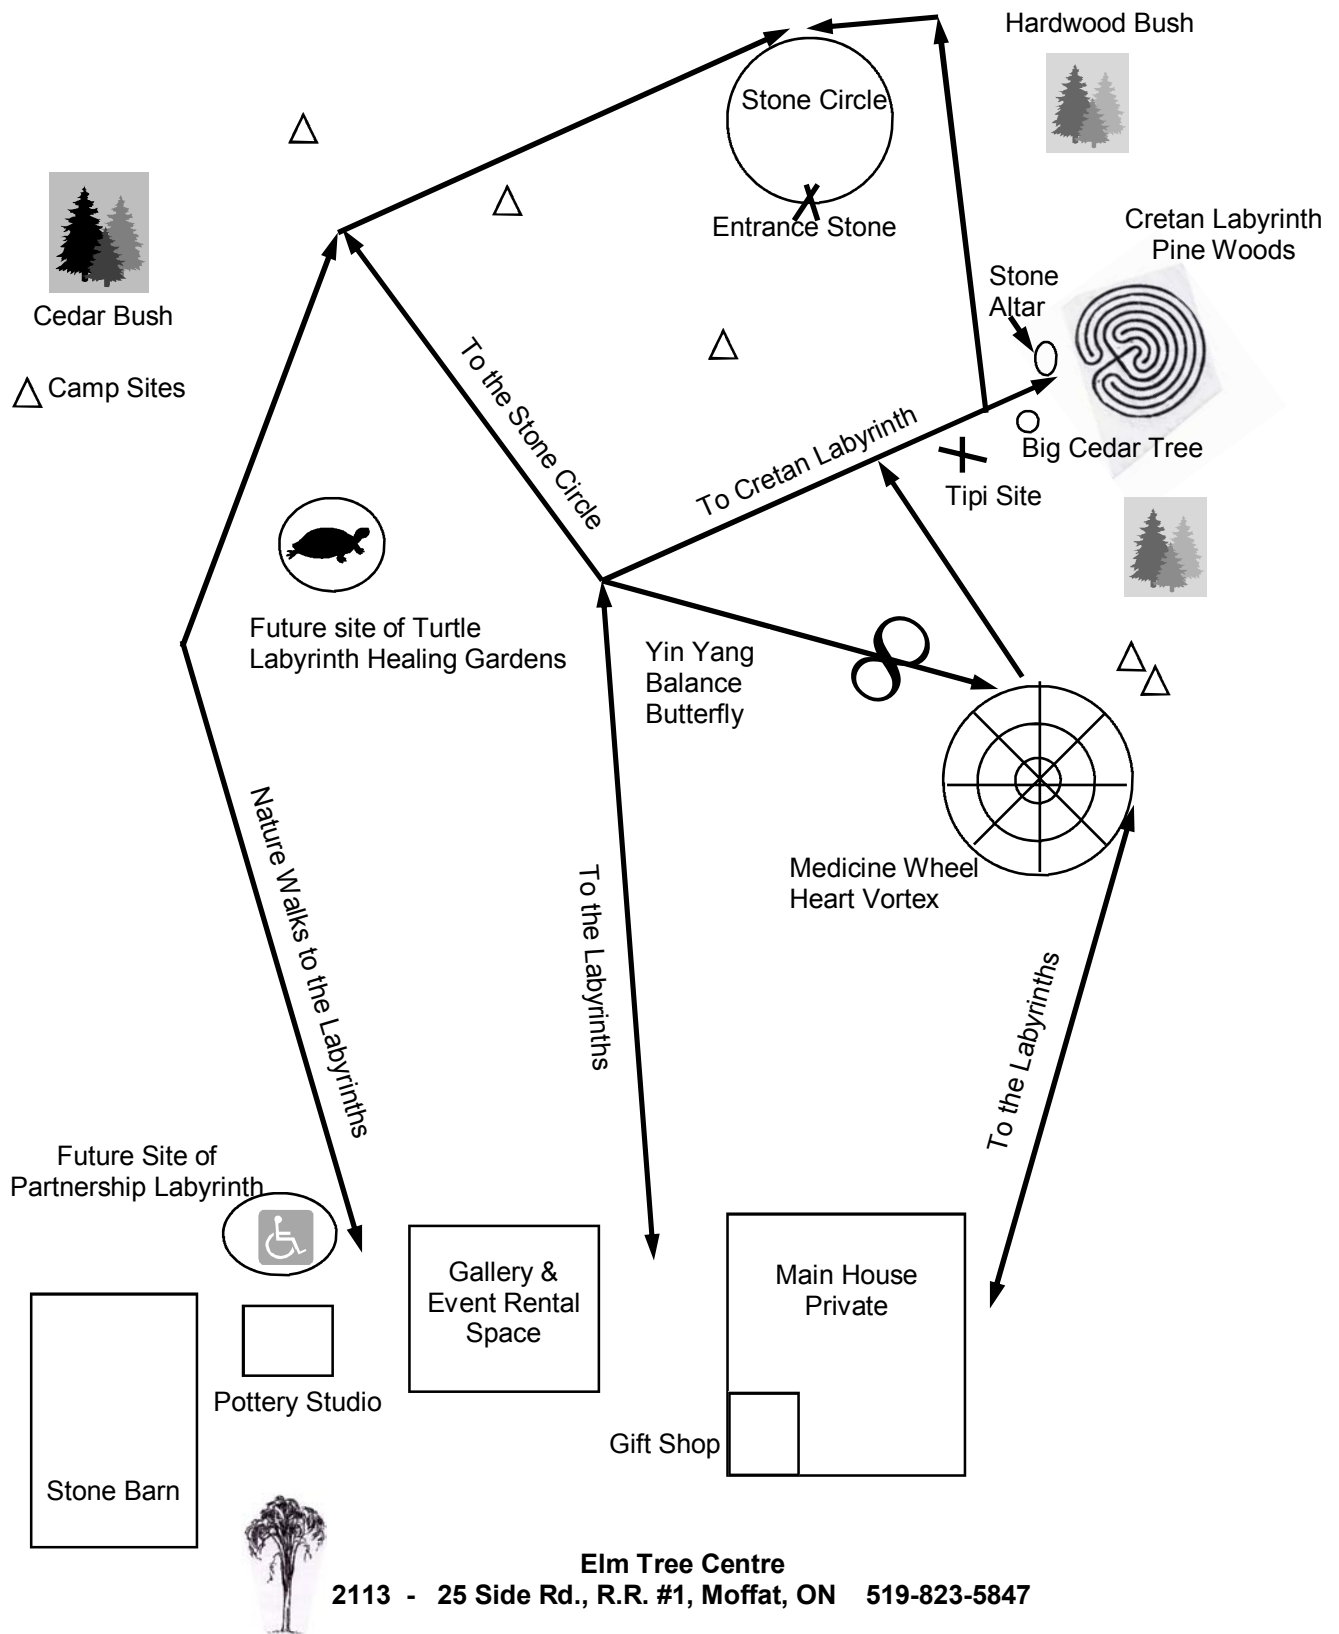

ELM TREE CENTRE - LABYRINTHS & NATURE WALKS

PLEASE NOTE:
 Nature walks—\$20.00 per person. Please book ahead if possible.
 Please check in at our offices for information about the property before walking and exploring.
 This is a farm property with many native medicinal poisonous/non-poisonous plants.